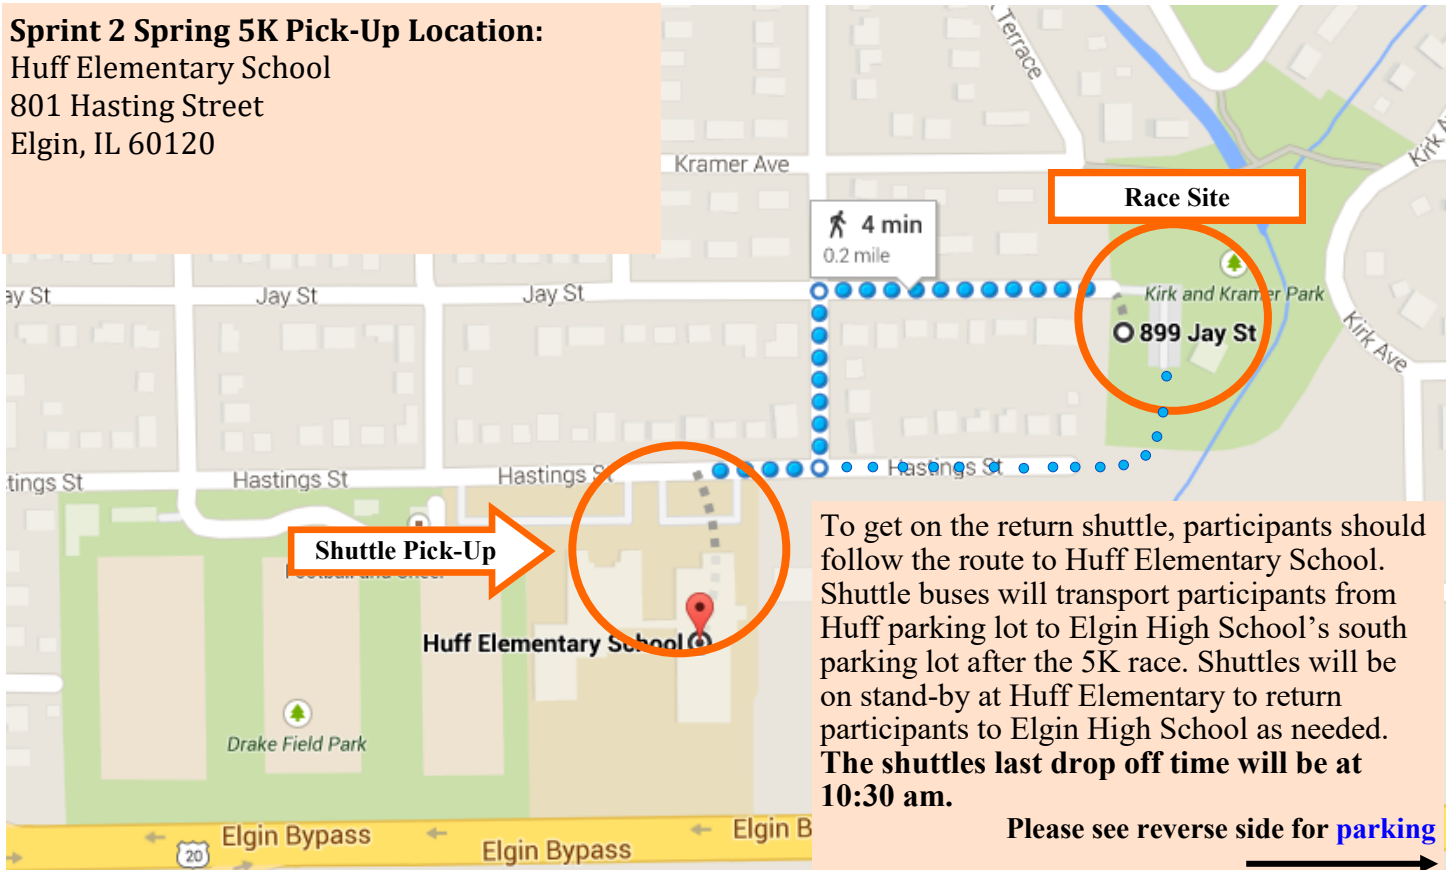

Sprint 2 Spring 5K Parking/Shuttle to Race

Sprint 2 Spring 5K Shuttle Pick-Up to Elgin High School

Sprint 2 Spring 5K Pick-Up Location:

Huff Elementary School
801 Hastig Street
Elgin, IL 60120

To get on the return shuttle, participants should follow the route to Huff Elementary School. Shuttle buses will transport participants from Huff parking lot to Elgin High School's south parking lot after the 5K race. Shuttles will be on stand-by at Huff Elementary to return participants to Elgin High School as needed. **The shuttles last drop off time will be at 10:30 am.**

Please see reverse side for [parking](#)