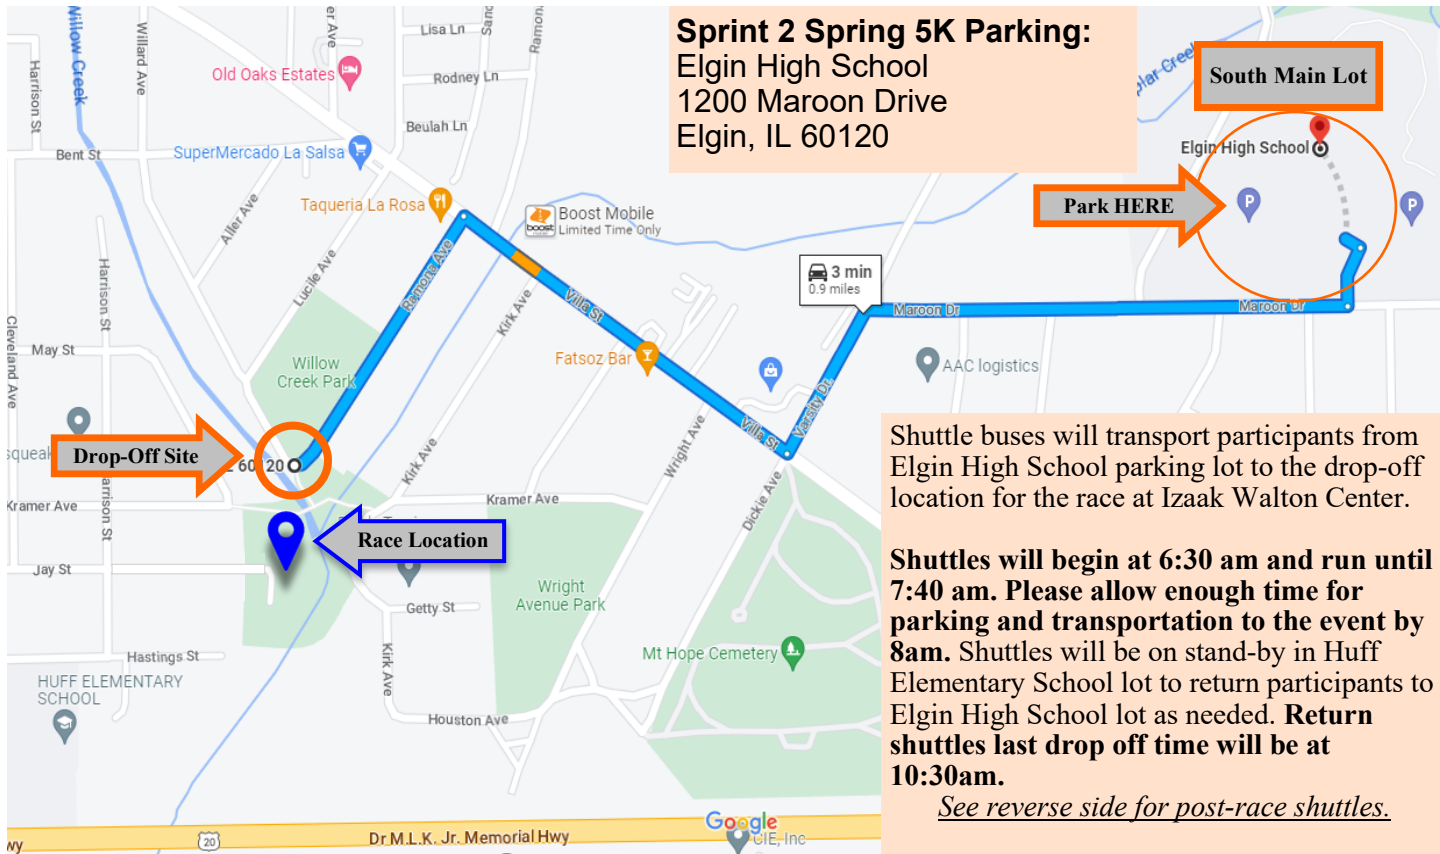

Sprint 2 Spring 5K Parking/Shuttle to Race

Sprint 2 Spring 5K Shuttle Pick-Up to Elgin High School

Sprint 2 Spring 5K Pick-Up Location:

Huff Elementary School
801 Hastig Street
Elgin, IL 60120

To get on the return shuttle, participants should follow the route to Huff Elementary School. Shuttle buses will transport participants from Huff parking lot to Elgin High School's south parking lot after the 5K race. Shuttles will be on stand-by at Huff Elementary to return participants to Elgin High School as needed. **The shuttles last drop off time will be at 10:30 am.**

Please see reverse side for [parking](#)